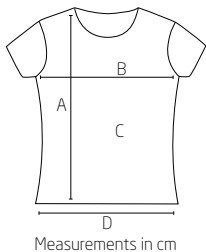

Wayne

		S	M	L	XL	XXL
A	total length	68	70,5	73,5	76	78,5
B	1/2 chest width	47	50	53	56	59
C	1/2 waist width	42	44	46	48	50
D	1/2 bottom width	47	50	53	56	59

Errors and mistakes are possible. Generally normal tolerances are acceptable.
Version 01.2015