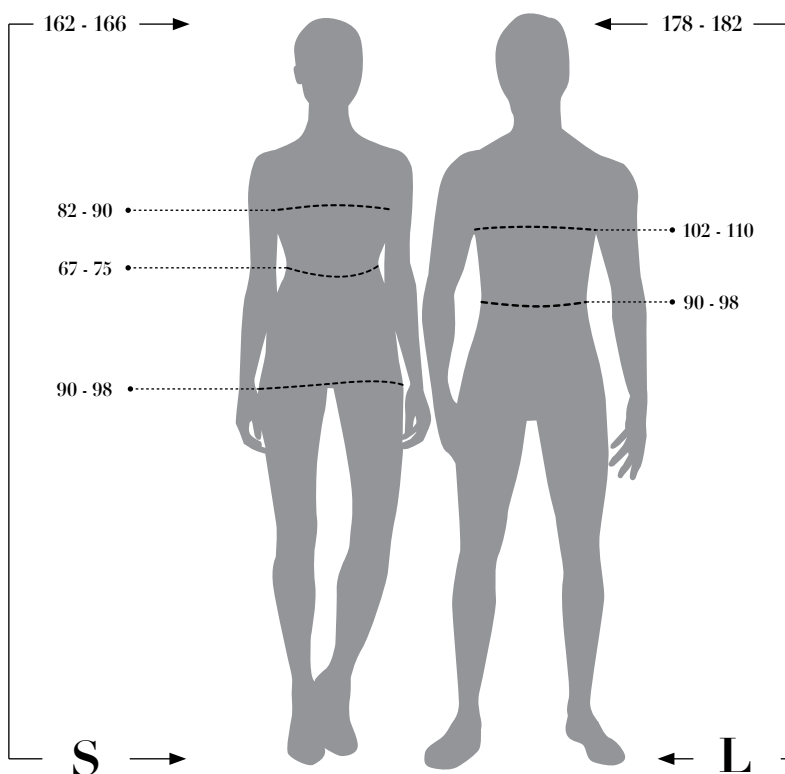

SIZE CHARTS

The data in the tables represents figure measurements not plain weaving.

Men

Size	XS		S		M		L		XL		2XL		3XL		4XL		5XL	
	-	-	44	46	48	50	52	54	56	58	60	62	-	-	-	-	-	-
height	168		172		176		180		184		188		192		196		200	
chest size	80	84	88	92	96	100	104	108	112	116	120	126	132	138	144	150	156	162
waist size	68	72	76	80	84	88	92	96	100	104	108	114	120	126	132	138	144	150
neck size	34	35	36	37	38	39	40	41	42	43	44	45	46	47	48	49	50	51

Ladies

Size	XS		S		M		L		XL		XXL		3XL	
height	160		164		168		172		176		180		184	
chest size	76	80	84	88	92	96	100	104	110	116	122	128	134	140
waist size	61	65	69	73	77	81	85	89	95	101	107	113	119	125
hip girth	84	88	92	96	100	104	108	112	116	120	125	130	137	140

Kids

Age (years)	4	6	8	10	12
height	110	122	134	146	158
chest size	♂ / ♀ 58 / 57	61 / 61	67 / 67	73 / 73	79 / 79
waist size	♂ / ♀ 54 / 54	57 / 57	59,5 / 59,5	63 / 62,5	67 / 66
hip girth	61	67	72	78	86
back size	25	29	31	34	38

♂ - boys - girls
in compliance with EU standards

Example of the maximum span of the figure measures.

Size Codes:

Size	Codes
4 years/110 cm	08
4-6 years/104-128 cm	31 R
6 years/122 cm	09
6-8 years/116-140 cm	32 R
8 years/134 cm	10
10 years/146 cm	11
12 years/158 cm	07
XS	12
S	13
M	14
L	15
XL	16
2XL	17
3XL	18
4XL	19
5XL	20
44/46 NEW	R3 R
48/50 NEW	R4 R
52/54 NEW	R5 R
56/58 NEW	R6 R
60/62 NEW	R7 R

Please state the order number of the product in the following format:
product code-colour code-size code

Example: T-shirt BASIC in black colour, size M = 129-01-14