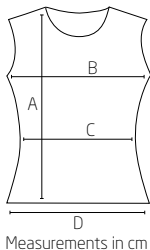

Ruby

		S/M	L
A	total length - front side	44,5	46,5
	total length - back side	52	54
B	1/2 chest width	51	53,5
C	1/2 waist width	48,5	51
D	1/2 bottom width	53,5	56

Errors and mistakes are possible. Generally normal tolerances are acceptable.
Version 01.2015