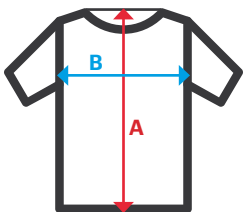

## High Visibility Long Sleeve Shirt

- Button closure at front
- Reflective tape on torso and sleeves
- Cuffs with button closure
- **Two pockets:** 2 patch pockets, with cover flaps and buttons

**Poplin.** 65% polyester - 35% cotton / 115 gsm

**S / M / L / XL / 2XL / 3XL**

**20**

20 Neon Yellow

Sizes	Centre back length	Chest 1/2
S	75	50
M	76	54
L	77	58
XL	78	62
2XL	79	66
3XL	80	70

Dimensions in cm.

- **A:** Centre back length
- **B:** Chest 1/2