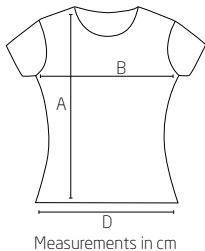

Kate

		S/M	L
A	total length	71	73
B	1/2 chest width	58	60
D	1/2 bottom width	62	64

Errors and mistakes are possible. Generally normal tolerances are acceptable.
Version 01.2015

nakedshirt[®]
best basics.