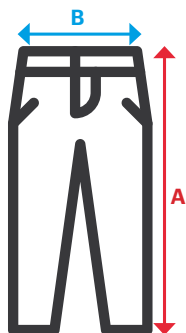

337

Scrub Trousers

- Front zip with button
- Elastic waistband
- Darts
- Double safety seam
- **Three pockets:** 2 French pockets, 1 back patch pocket

Twill. 65% polyester - 35% cotton / 190 gsm

XS / S / M / L / XL / 2XL / 3XL

07

07 White

Sizes	Total length	Waist stretched 1/2
XS	103	40
S	104	44
M	105	48
L	106	52
XL	107	56
2XL	108	60
3XL	109	64

Dimensions in cm.

- **A:** Total length
- **B:** Waist stretched 1/2