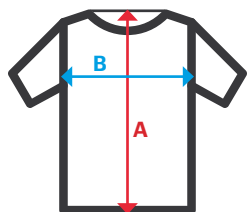

588

Long Sleeve Scrub Top

- V-neck
- Side slits
- **Three pockets:** 3 patch pockets

Twill. 65% polyester - 35% cotton / 190 gsm

XS / S / M / L / XL / 2XL / 3XL

07

07 White

Sizes	Centre back length	Chest 1/2
XS	69	49,5
S	71	53,5
M	73	57,5
L	75	61,5
XL	77	65,5
2XL	79	69,5
3XL	81	73,5

Dimensions in cm.

- **A:** Centre back length
- **B:** Chest 1/2