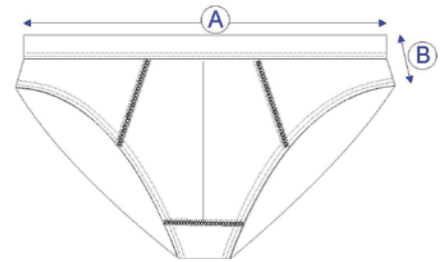

FRUIT OF THE LOOM®

CLASSIC SPORT 2 PACK

67-018-7
MEN'S

Fabric:

95% cotton, 5% elastane

Weight:

White 150gm/m²

Colours 155gm/m²

Sizes:

S - XXL

Pack Size:

2

Measurement	S	M	L	XL	XXL	+/-
A. Waist Relaxed	32	35	38	41	44	1.5
B. Side Length	8.5	9	9.5	10	10.5	0.5

Care instructions

Carton

- Modern athletic brief styling
- Tonal brand embossed waistband
- Double lined front
- Label-free care, content & size heat seal for comfort