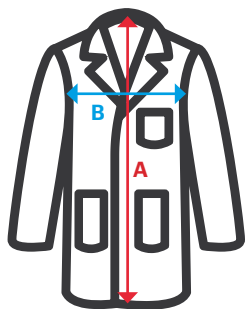

705

Lab Coat with Velcro Closure

- Front zip with Velcro and cover flap
- Ribbed cuffs
- **One pocket:** 1 interior patch pocket on the chest

Twill. 65% polyester - 35% cotton / 175 gsm

XS / S / M / L / XL / 2XL / 3XL

07

07 White

Sizes	Centre back length	Chest 1/2
XS	104,8	48,8
S	105,7	52,8
M	106,6	56,8
L	107,5	60,8
XL	108,4	64,8
2XL	109,3	68,8
3XL	110,2	72,8

Dimensions in cm.

- **A:** Centre back length
- **B:** Chest 1/2