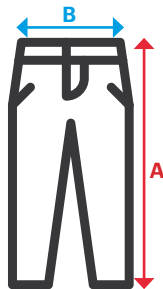

800

Scrub Set Top / Trousers

Top:

- V-neck
- Raglan sleeves
- Side slits
- **Three pockets:** 3 patch pockets

Trousers:

- Elastic waistband
- **Two pockets:** 2 French pockets

Twill. 80% polyester - 20% cotton / 180 gsm

XS / S / M / L / XL / 2XL / 3XL

07 White / 05 Sky Blue / 02 Green

basic
velilla

Top	Centre back length	Chest 1/2	Trousers	Total length	Waist stretched 1/2
XS	64,1	49	XS	103	45
S	66,1	53	S	104	49
M	68,1	57	M	105	53
L	70,1	61	L	106	57
XL	72,1	65	XL	107	61
2XL	74,1	69	2XL	108	65
3XL	76,1	73	3XL	109	69

Dimensions in cm.

- **A:** Centre back length
- **B:** Chest 1/2

- **A:** Total length
- **B:** Waist stretched 1/2