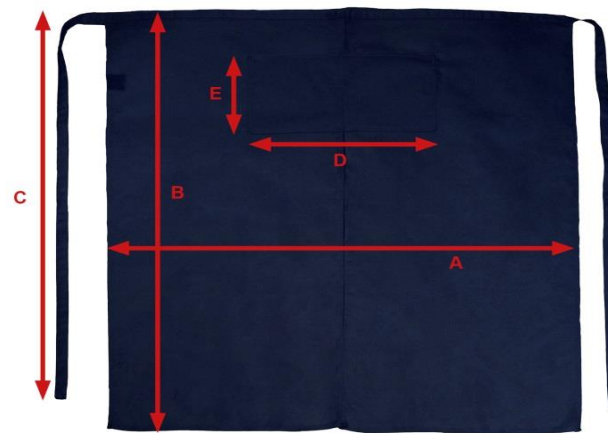

## Measurement Chart

### JG12 - 'Berlin' Long Bistro Apron with Vent and Pocket

Position	in cm
A	100
B	100
C	100
D	40
E	19

24.02.2017