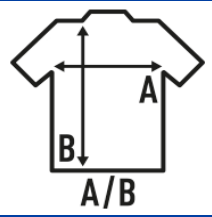

**REGULAR HIT T-SHIRT KING SIZE**

Tubular fabric. Double stitch on sleeves and bottom. Shoulder to shoulder tape. Lycra rib neck.

100% cotton. 170gsm

Box 50

Pack 50

**SIZE**

	4XL	5XL
EU	4XL	5XL
Width	68 cm 26.8"	72 cm 28.3"
Length	84 cm 33.1"	88 cm 34.6"