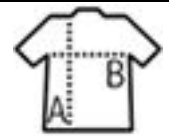

BATH SHEET

Quality

Style

100% cotton - 400 gsm
1 smooth strip for customization
Strip height 8 cm
Hanger

255

Size

TUN

Taille unique 100 x 150 cm

PACKING

FEATURES

 5
  20
 Carton size weight : 53 x 37 x 45 cm / 13,5 kg

60°

TOP 1

- | | | | | | | | | | |
|---|---|--|--|--|--|--|--|--|--|
|  |  |  |  |  |  |  |  |  |  |
| Bottle green | White | Rope | Red | Royal blue | Lemon | Black | French navy | Turquoise | Dark grey |
|  |  | | | | | | | | |
| Orange | Lime | | | | | | | | |