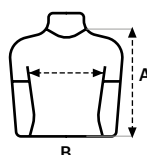

Ribbed knit round neck 1X1 with elastane to increase elasticity

Shoulder-to-shoulder reinforced tape to avoid deformation

Side seams

Soft touch

Previous name: JOKER/EVANS

Unisex sizes: MELBOURNE

Women's sizes: MELBOURNE WOMAN

SIZES

	1/2	3/4	5/6	7/8	9/11	12/14
A	39	43	46	51	56	61
B	29	33	36	39	42	45

Measurements in cm. Tolerance +/- 5%

202 Heather Grey 85% Cotton - 15% Viscose

Removable label

100 pieces per box

10 pieces per bag