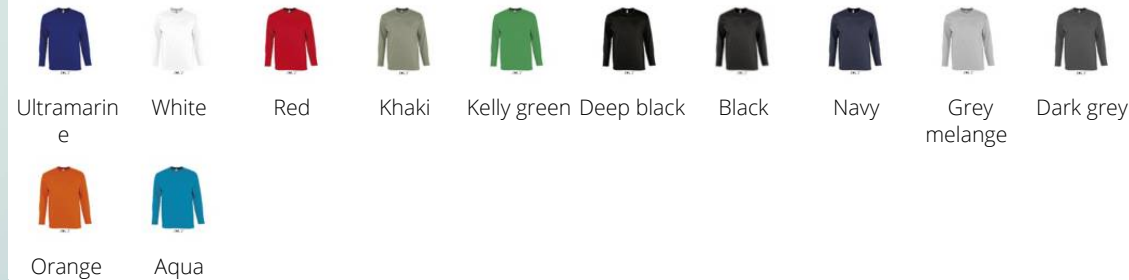

MEN'S ROUND COLLAR LONG SLEEVE T-SHIRT

Quality

150 JERSEY
100% semi-combed Ringspun cotton
Reinforcing tape on neck
Round elastane rib collar

Style

CLASSIC
Ribless cuffs
Tubular

SOL'S

Size	S	M	L	XL	XXL	3XL	4XL	5XL
	69,5/50,5	71,5/53,5	73,5/56,5	75,5/59,5	77,5/62,5	79,5/65,5	79,5/68,5	79,5/71,5

PACKING

5

50

Carton size
weight :

58 x 38 x 22 cm
11,8 kg

FEATURES

MAJESTIC
11425

page
48