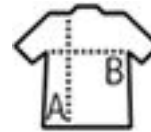

## BABY T-SHIRT

### Style

CLASSIC  
Short sleeves  
Left shoulder opening with 2 tone on tone snap fasteners  
Cut and sewn

Size	03 06M	06 12M	12 18M	18 23M
------	-----------	-----------	-----------	-----------

60/67 cm  
30/26