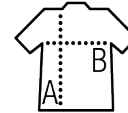

LONG SLEEVE STRETCH MEN'S SHIRT

Quality

POPLIN STRETCH - 97% cotton - 3%
elastane
Weight: 140 gsm

Style

Fitted cut
Long sleeves
Single button collar
Cuffs with 2 buttons and bound slit
7 tone-on-tone button placket

Sizes	S	M	L	XL	XXL	3XL	4XL	5XL*
A/B	76/54	78/57	80/60	82/63	84/66	86/69	88/72	88/75

Sizes	S	M	L	XL	XXL	3XL	4XL	5XL*
cm	37-38	39-40	41-42	43-44	45-46	47-48	49-50	51,5/52,5

PACKAGING

1

20

Carton size : 57 x 37 x 30 cm
Weight per carton : 7 kg