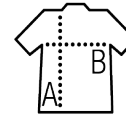

SOL'S MISS

WOMEN'S T-SHIRT

Quality

150 JERSEY
 100% semi-combed Ringspun cotton
 Reinforcing tape on neck
 Jersey neckline

Style

FEMININE
 Short sleeves
 Fitted cut
 Thin collar
 Cut and sewn

Sizes	S	M	L	XL	XXL
A/B	58/40	60/43	62/46	64/49	66/52

PACKING

10

50

Carton size
weight :

44 x 31 x 18 cm
5,8 kg

FEATURES

SOL'S REGENT FIT
00553