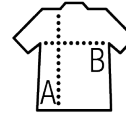

### Style

Round neck  
Neck tape  
Fitted cut  
Tubular

Sizes	XS	S	M	L	XL	XXL	3XL	4XL*
A/B	68/45	70/48	72/51	74/54	76/57	78/60	80/63	82/66