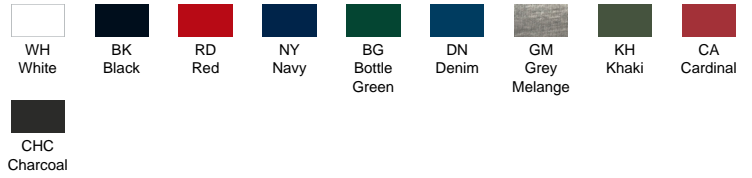

# FULL ZIP SWEATSHIRT

SWRAFUZIP

## COLOURS

## CHARACTERISTICS

65% polyester 35% cotton.290gsm

1x1 lycra rib in cuffs and waistband. Full invisible zipper. Side pocket.