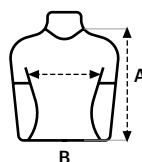

Side Seams

Shorter and adjusted sleeves

Soft Touch

Previous name: GLOSS

SIZES

	S	M	L	XL	2XL
A	61	64	67	70	73
B	42	46	50	54	58

Measurements in cm. Tolerance +/- 5%

202 Heather Grey 85% Cotton - 15% Viscose