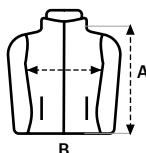

403 Wine

Padded unisex light vest

200g/m²

Taffeta

100% Polyester

S — 3XL

Includes storage bag

Water repellent

Full front zipper

2 front zipped pockets with puller

SIZES

	S	M	L	XL	2XL	3XL
A	64	64	65	66	67	68
B	50	54	58	62	66	70

Measurements in cm. Tolerance +/- 5%

 Removable label

 25 pieces per box

 5 pieces per bag