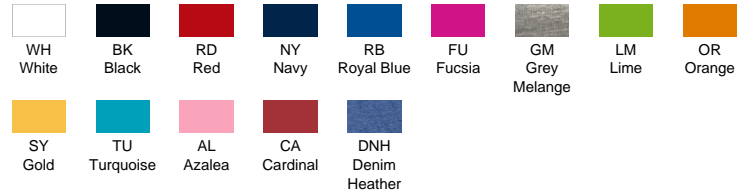

REGULAR LADY COMFORT
TSRLCMF

COLOURS

NEW COLORS

CHARACTERISTICS

100% cotton Weight: 145 gsm. Approx.

Single Jersey. Body fitted. Grey Melange: 85% cotton / 15% viscose. Heather: 65% polyester / 35% cotton. Denim heather: 60% cotton / 40% polyester.